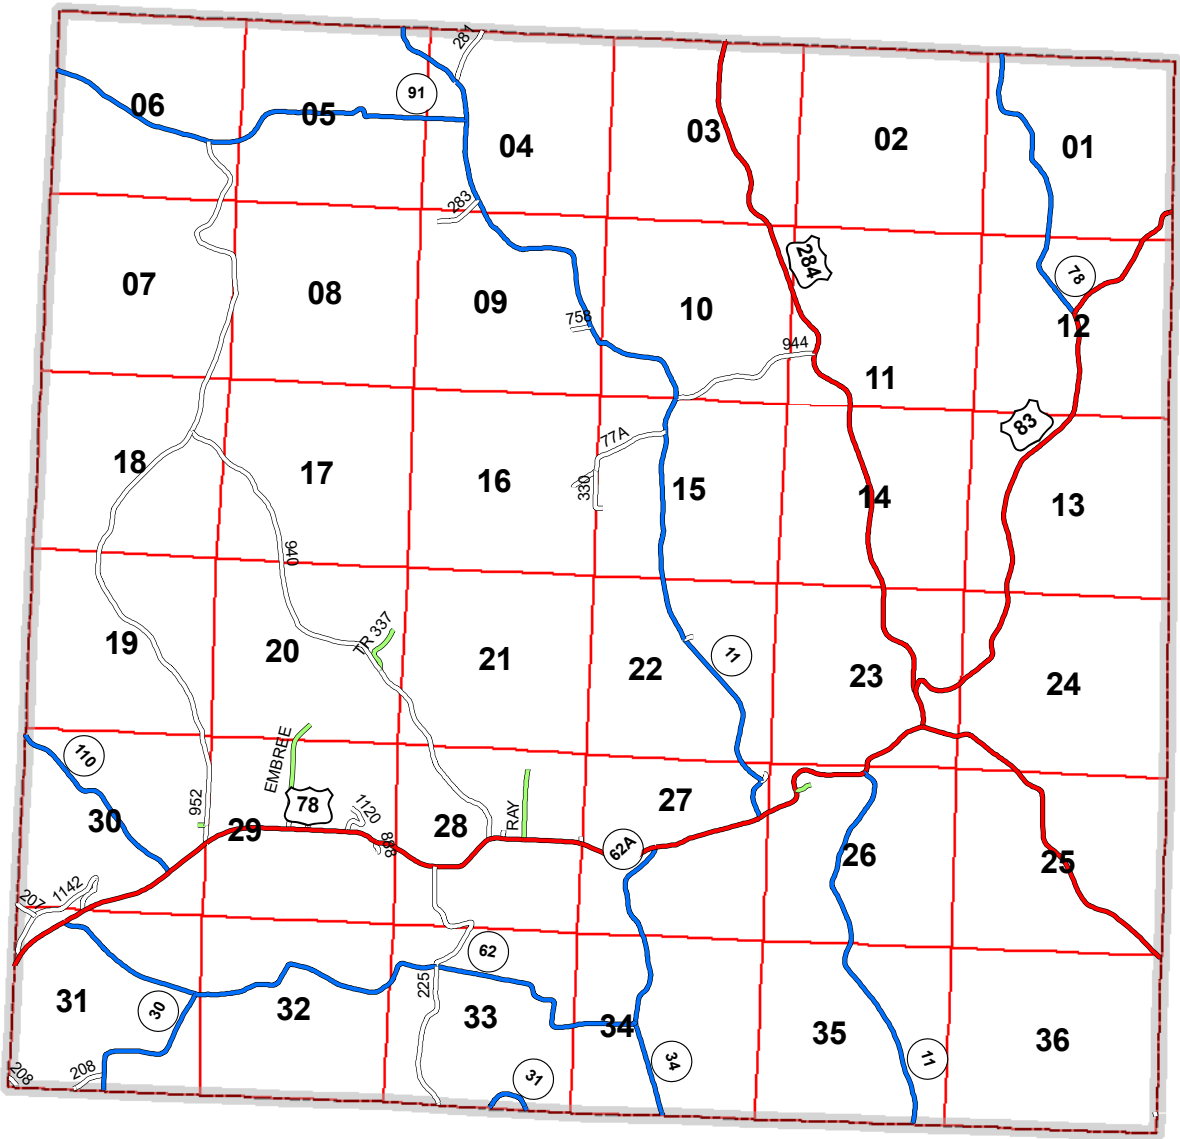

BRISTOL TOWNSHIP

Road Types	
	County Highway
	State Highway
	Township Road
	Private Driveway

Morgan County Engineer's Office
Author: Marcia Wolfe
Date: 8/15/2018